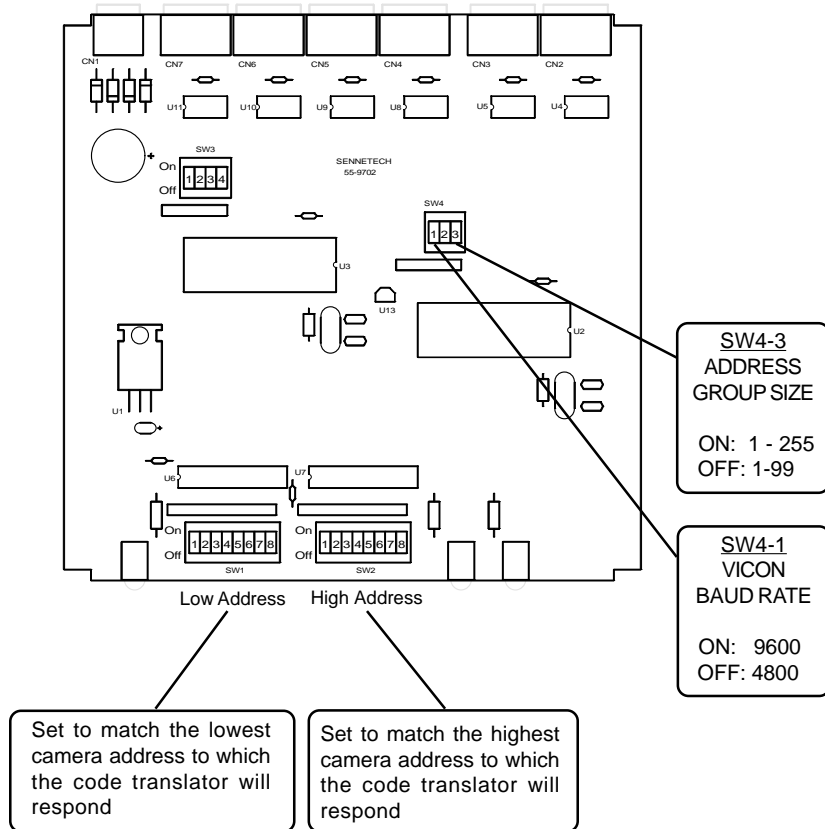

SETTING THE SWITCHES

To set the configuration switches, remove the back panel, which is secured by two screws. Then slide the cover back to expose the switches. The switches can be changed while the translator is powered up and the new settings will take effect immediately.

The preferred method of operation is simplex mode, with only the Vicon cmd data line connected.

If the Vicon response line is connected for duplex operation, the code translator will appear as a group of cameras to the controller. To prevent interference between the responses from the code translator and any Vicon cameras in the system, set the switches to exclude any Vicon camera addresses.

If SW4-3 is OFF, the Sensormatic addresses roll over at 99, so a Vicon command to address 1, 100, or 199 will be converted to Sensormatic address 1. The address window should be limited to no more than 99 addresses.

The address conversion chart and the switch setting chart can be used to help determine the switch settings.