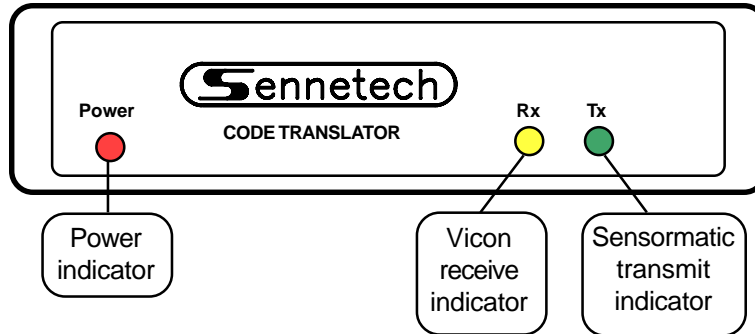

INSTALLATION

FRONT PANEL