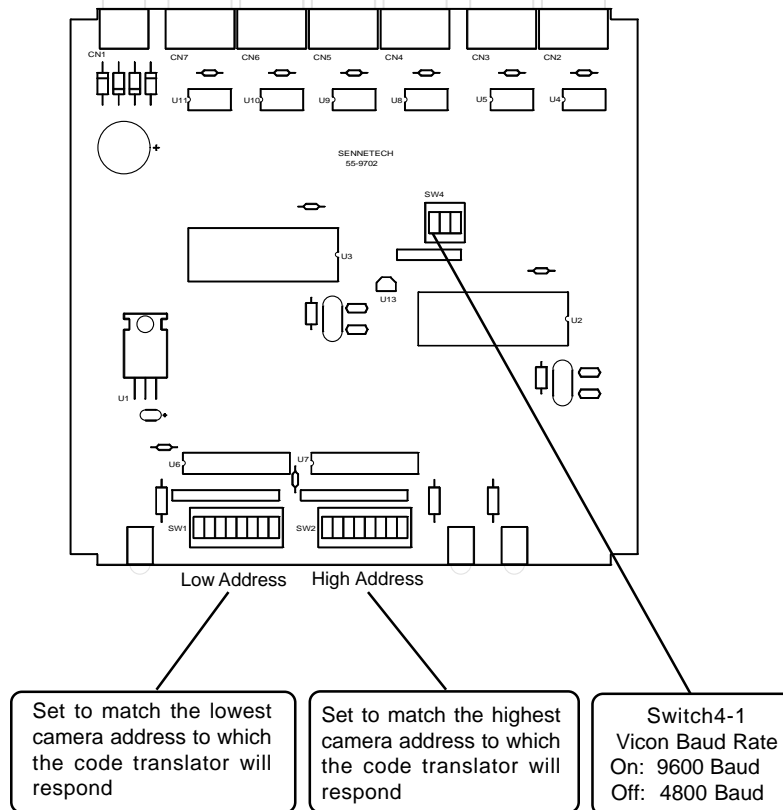

SETTING THE SWITCHES

To set the configuration switches, remove the back panel, which is secured by two screws. Then slide the cover back to expose the switches. The switches can be changed while the code translator is powered up and the new settings will take effect immediately.

The code translator will appear as a group of cameras to the controller. To prevent interference between the responses from the code translator and any Vicon cameras in the system, set the switches to exclude any Vicon camera addresses.

The chart on the following page shows the switch configuration for each address.

If the Vicon controller can be configured to operate in simplex mode, the response line is not required. Then the address switches can be set to include the maximum 128 VCL addresses.