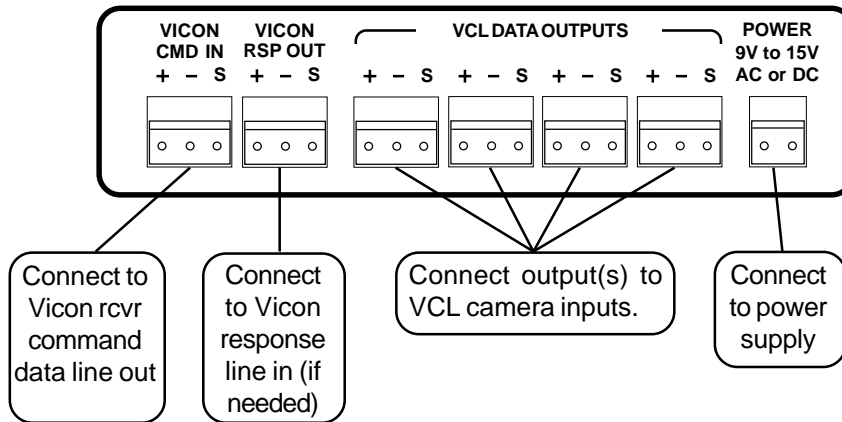

INSTALLATION

REAR PANEL