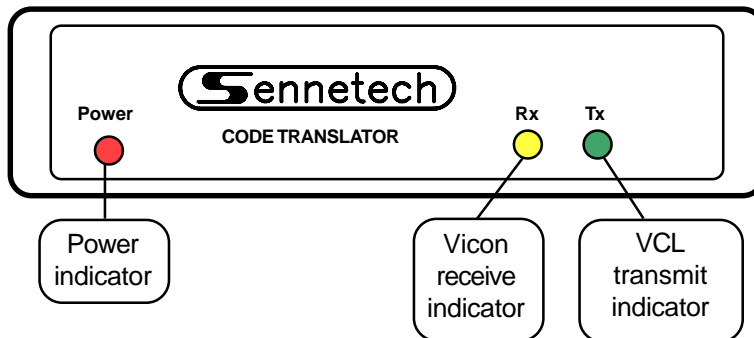

The SCT-1045 is a Vicon to VCL control code translator designed to permit control of cameras using VCL code from Vicon VPS series controllers. It receives Vicon RS-422 commands and transmits the appropriate commands in VCL RS-485 code format. There are four independent RS-485 outputs.

The code translator will appear as a group of cameras to the controller. To prevent interference between the responses from the code translator and any Vicon cameras in the system, set the switches to exclude any Vicon camera addresses.

The chart on the following page shows the switch configuration for each address.

If the Vicon controller can be configured to operate in simplex mode, the response line is not required. Then the address switches can be set to include the maximum 128 VCL addresses.

INSTALLATION

REAR PANEL

FRONT PANEL

To install the case on the rack mount frame, remove the front panel and the plastic bezel. The rack mount frame takes the place of the bezel as shown below.

OPERATION

Vicon Pan, Tilt, Zoom, Focus, and Iris commands are converted to the equivalent VCL commands.