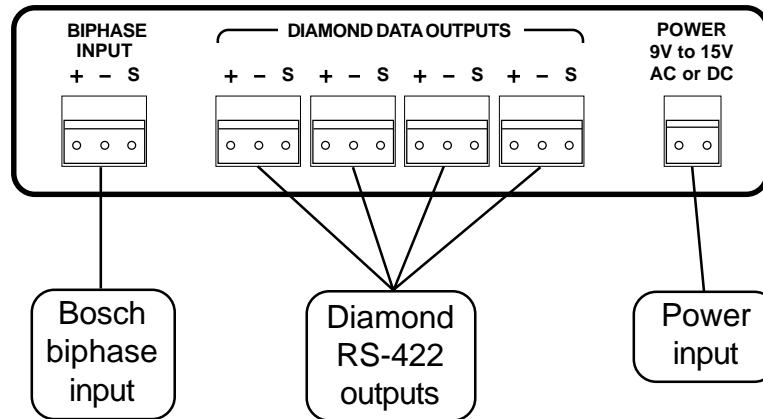

For Bosch control systems with limited preposition capability, adds 40 to preshot numbers 40 to 99.

ON: Add 40 to high preshots
OFF: Convert all preshots directly

Address Group Conversion

Group#	Bosch Address	to	Diamond Address
1	0001 TO 0256		001 TO 256
2	0257 TO 0512		001 TO 256
3	0513 TO 0768		001 TO 256
4	0769 TO 1024		001 TO 256
5	1025 TO 1280		001 TO 256
6	1281 TO 1536		001 TO 256
7	1537 TO 1792		001 TO 256
8	1793 TO 2028		001 TO 256

INSTALLATION

FRONT PANEL

REAR PANEL

The preferred KD6 control system setting (S4-1) is for the Maxpro control system. The setup menu accessed through [Shot 90] is much easier to use than the alternate method using the Dome Programming Table.