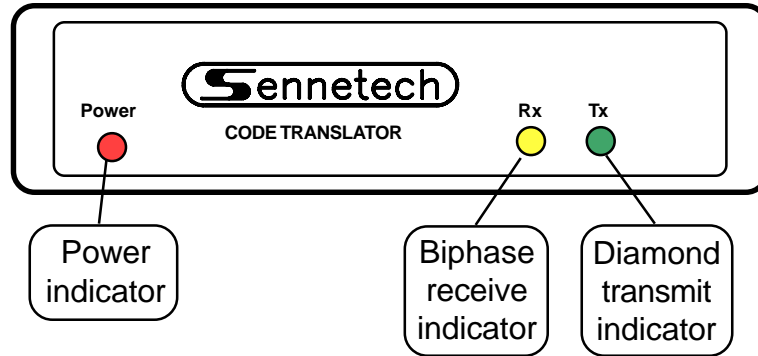

The SCT-1017 is a Bosch to Diamond Electronics control code translator designed to permit control of Diamond cameras from Bosch controllers. It receives Bosch biphasic commands and transmits the appropriate commands in Diamond Electronics RS-422 format (9600 baud E81). There are four independent Diamond outputs.

For Bosch control systems with limited preposition capability, adds 40 to preshot numbers 40 to 99.

ON: Add 40 to high preshots
OFF: Convert all preshots directly

Address Group Conversion

Group#	Bosch Address	to	Diamond Address
1	0001 TO 0256		001 TO 256
2	0257 TO 0512		001 TO 256
3	0513 TO 0768		001 TO 256
4	0769 TO 1024		001 TO 256
5	1025 TO 1280		001 TO 256
6	1281 TO 1536		001 TO 256
7	1537 TO 1792		001 TO 256
8	1793 TO 2028		001 TO 256

INSTALLATION

FRONT PANEL

REAR PANEL

The preferred KD6 control system setting (S4-1) is for the Maxpro control system. The setup menu accessed through [Shot 90] is much easier to use than the alternate method using the Dome Programming Table.