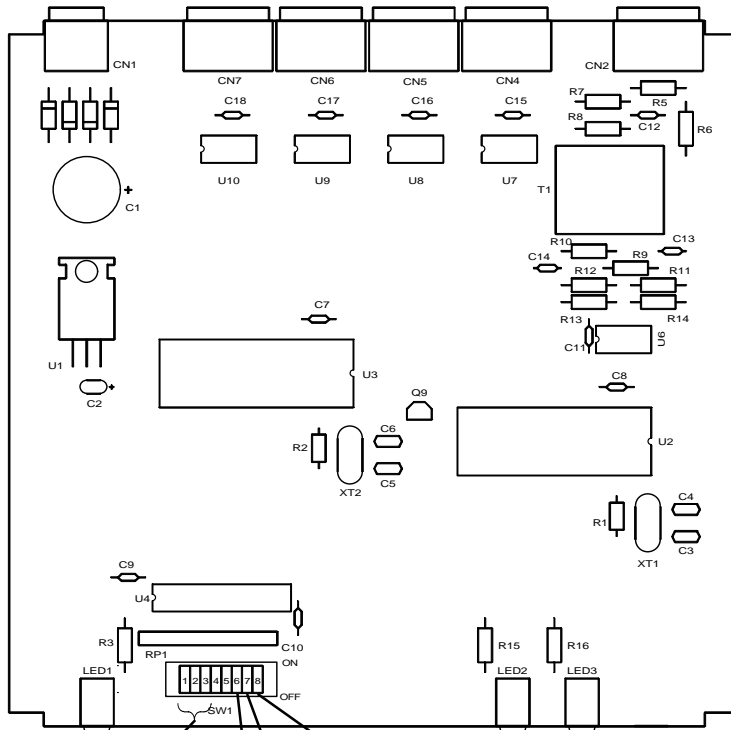

SETTING THE SWITCHES

To set the configuration switches, remove the back panel, which is secured by two screws. Then slide the cover back to expose the switches. The switches can be changed while the code translator is powered up and the new settings will take effect immediately.

Switches 1, 2, and 3 determine which of the eight groups of Bosch camera addresses will be converted to Diamond addresses.

Switch 6 selects the converted pan speed for fixed speed controllers.

Switch 7 makes it possible for Bosch systems with limited preposition capability to send preshots in the [80s] and [90s] to access the menus in Diamond KD6 domes operating in the Maxpro mode.

Switch 8 selects whether the default for each camera as it is selected will be Auto Iris or Manual Iris.

**SW1-1, SW1-2, & SW1-3
ADDRESS GROUP SELECTION**

SW1	SW2	SW3	GROUP#
OFF	OFF	OFF	GROUP 1
ON	OFF	OFF	GROUP 2
OFF	ON	OFF	GROUP 3
ON	ON	OFF	GROUP 4
OFF	OFF	ON	GROUP 5
ON	OFF	ON	GROUP 6
OFF	ON	ON	GROUP 7
ON	ON	ON	GROUP 8

**SW1-6
PAN SPEED SELECT**
Diamond pan speed for fixed speed Burle control systems

ON: Medium speed
OFF: Slow speed

**SW1-8
DEFAULT IRIS MODE**

ON: Auto Iris
OFF: Manual Iris
(See Iris Notes Section)

**SW1-7
PRESHOT OFFSET**

For Bosch control systems with limited preposition capability, adds 40 to preshot numbers 40 to 99.

ON: Add 40 to high preshots
OFF: Convert all preshots directly

Address Group Conversion

Group#	Bosch Address	to	Diamond Address
1	0001 TO 0256		001 TO 256
2	0257 TO 0512		001 TO 256
3	0513 TO 0768		001 TO 256
4	0769 TO 1024		001 TO 256
5	1025 TO 1280		001 TO 256
6	1281 TO 1536		001 TO 256
7	1537 TO 1792		001 TO 256
8	1793 TO 2028		001 TO 256