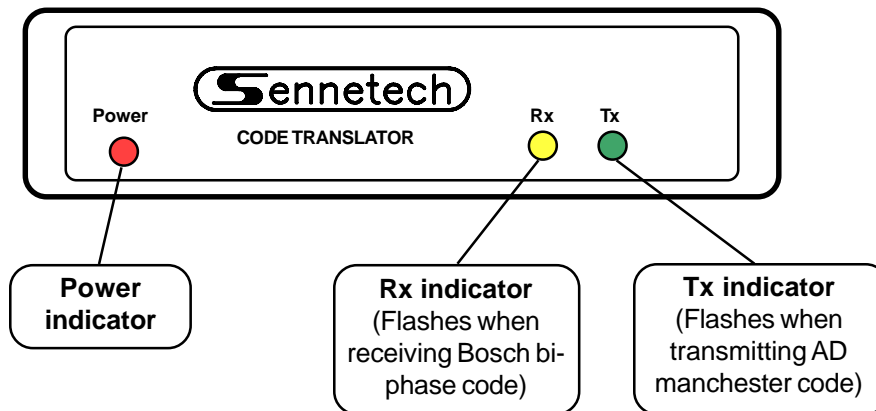

FRONT PANEL