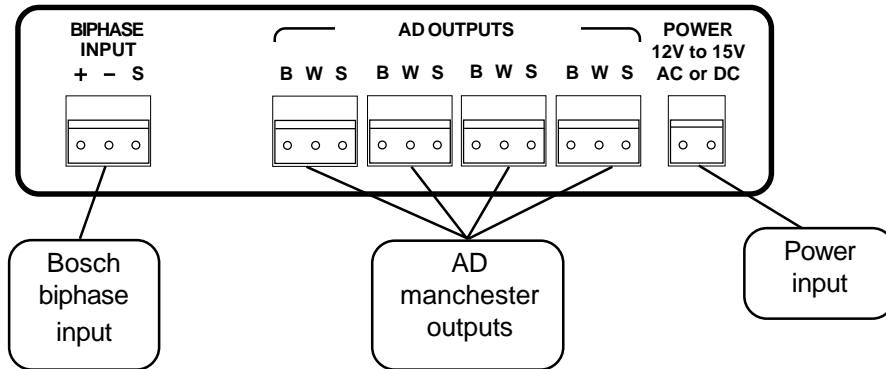

INSTALLATION

REAR PANEL