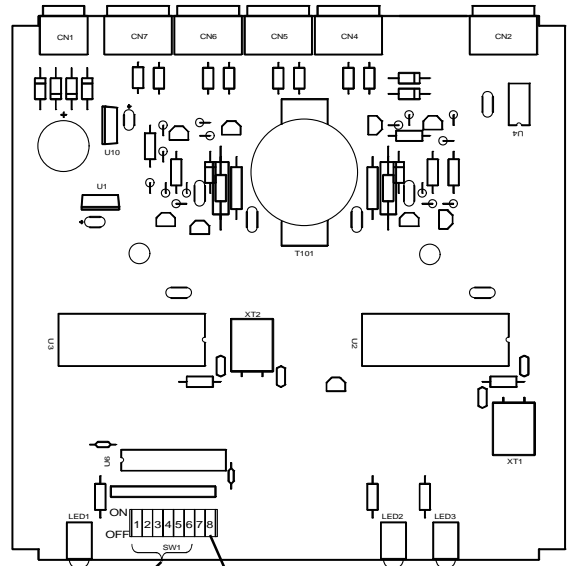

SW1 to SW6						
ADR GROUP SELECTION						
Cameras	sw1	sw2	sw3	sw4	sw5	sw6
0001-0064	Off	Off	Off	Off	Off	Off
0065-0128	On	Off	Off	Off	Off	Off
0129-0192	Off	On	Off	Off	Off	Off
0193-0256	On	On	Off	Off	Off	Off
0257-0320	Off	Off	On	Off	Off	Off
0321-0384	On	Off	On	Off	Off	Off
0385-0448	Off	On	On	Off	Off	Off
0449-0512	On	On	On	Off	Off	Off
0513-0576	Off	Off	Off	On	Off	Off
0577-0640	On	Off	Off	On	Off	Off
0641-0704	Off	On	Off	On	Off	Off
0705-0768	On	On	Off	On	Off	Off
0769-0832	Off	Off	On	On	Off	Off
0833-0896	On	Off	On	On	Off	Off
0897-0960	Off	On	On	On	Off	Off
1023-1024	On	On	On	On	Off	Off
1025-1088	Off	Off	Off	Off	On	Off
1089-1152	On	Off	Off	Off	On	Off
1153-1216	Off	On	Off	Off	On	Off
1217-1280	On	On	Off	Off	On	Off
1281-1344	Off	Off	On	On	On	Off
1345-1408	On	Off	On	Off	On	Off
1409-1472	Off	On	On	On	On	Off
1473-1536	On	On	On	Off	On	Off
1537-1600	Off	Off	Off	On	On	Off
1601-1664	On	Off	Off	On	On	Off
1665-1728	Off	On	Off	On	On	Off
1729-1792	On	On	On	On	On	Off
1793-1856	Off	Off	On	On	On	Off
1857-1920	On	Off	On	On	On	Off
1921-1984	Off	On	On	On	On	Off
1985-2048	On	On	On	On	On	Off
2049-2112	Off	Off	Off	Off	Off	On
2113-2176	On	Off	Off	Off	Off	On
2177-2240	Off	On	Off	Off	Off	On
2241-2304	On	On	Off	Off	Off	On
2305-2368	Off	Off	On	Off	Off	On
2369-2432	On	Off	On	Off	Off	On
2433-2496	Off	On	On	Off	Off	On
2497-2560	On	On	On	Off	Off	On
2561-2624	Off	Off	Off	On	Off	On
2625-2688	On	Off	Off	On	Off	On
2689-2752	Off	On	Off	On	Off	On
2753-2816	On	On	Off	On	Off	On
2817-2880	Off	Off	On	On	Off	On
2881-2944	On	Off	On	On	Off	On
2945-3008	Off	On	On	On	Off	On
3009-3072	On	On	On	On	Off	On
3073-3136	Off	Off	Off	Off	On	On
3137-3200	On	Off	Off	Off	On	On
3201-3264	Off	On	Off	Off	On	On
3265-3328	On	On	Off	Off	On	On
3329-3392	Off	Off	On	Off	On	On
3393-3456	On	Off	On	Off	On	On
3457-3520	Off	On	On	Off	On	On
3521-3584	On	On	On	Off	On	On
3585-3648	Off	Off	Off	On	On	On
3649-3712	On	Off	Off	On	On	On
3713-3776	Off	On	Off	On	On	On
3777-3840	On	On	Off	On	On	On
3841-3904	Off	Off	On	On	On	On
3905-3968	On	Off	On	On	On	On
3969-4032	Off	On	On	On	On	On
4033-4096	On	On	On	On	On	On

AD Code Type

On: Variable speed rcvrs
Off: Fixed speed rcvrs