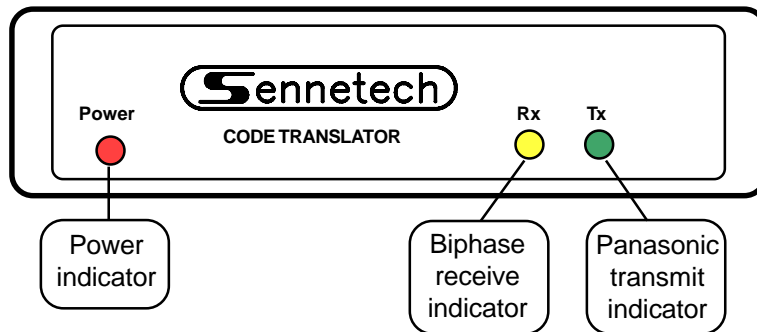

The SCT-1060 is a Bosch biphaser to Panasonic code translator designed to permit control of Panasonic receivers from Bosch controllers. It receives Bosch biphaser code and transmits the appropriate commands in Panasonic RS-485 format. There are four independent Panasonic outputs.

To install the case on the rack mount frame, remove the front panel and the plastic bezel. The rack mount frame takes the place of the bezel as shown below.

SETTING THE SWITCHES

To set the configuration switches, remove the back panel, which is secured by two screws. Then slide the cover back to expose the switches. The switches can be changed while the code translator is powered up and the new settings will take effect immediately.

INSTALLATION

REAR PANEL

FRONT PANEL

The Rx indicator will flash while biphase code is being received. Since biphase code is repeating, it will flash continuously while a camera is being moved. Panasonic code is repeated at a slower rate.

If there is no Rx indication, check that the input is indeed Bosch biphase code and that the input wires are not reversed.

If there is Rx but no Tx, possible causes are:

- The incoming biphase code is not camera control code.
- The command is sent to a camera address that is not in the configured address group.