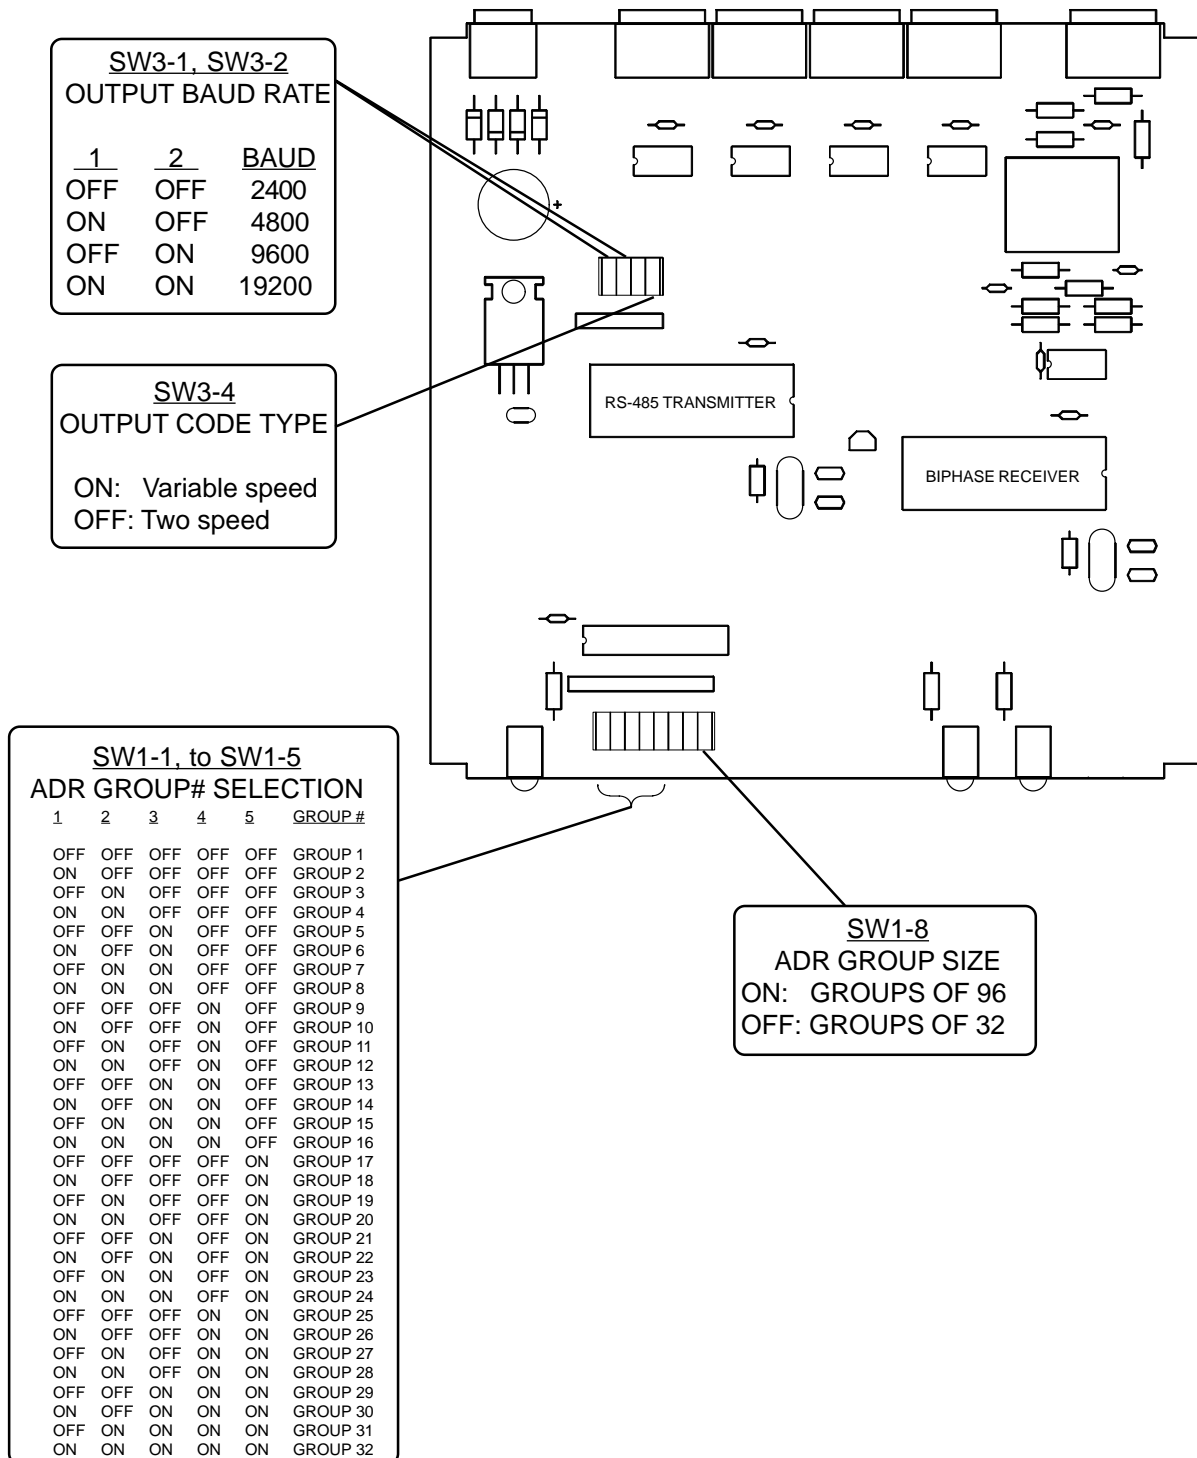

The code translator is contained in a standard 19" electronic housing (one rack unit high). Input and output connections are made with removable screw terminals. Front panel LEDs indicate status of power, receive, and transmit.

The code translator can be programmed via internal switches to offset the biphaser addresses to 1 of 32 groups. This allows the use of higher biphaser addresses.

The Panasonic output baud rate can be set from 2400 baud to 19.2k baud.

Version 1.3 adds an Aux1 On/Off command.

SPECIFICATIONS

SIZE:	19"W x 1.75H x 5.45D
WEIGHT:	1.5 lbs.
POWER:	9Volt to 18Volt AC or DC at .75 Watts
INDICATORS:	Front panel LEDs: Power, Rx, & Tx
BIPHASE INPUT:	(1) 3-pin mating screw terminal connector
PANASONIC OUTPUTS:	(4) 3-pin mating screw terminal connectors

To install the case on the rack mount frame, remove the front panel and the plastic bezel. The rack mount frame takes the place of the bezel as shown below.

SETTING THE SWITCHES

To set the configuration switches, remove the back panel, which is secured by two screws. Then slide the cover back to expose the switches. The switches can be changed while the code translator is powered up and the new settings will take effect immediately.