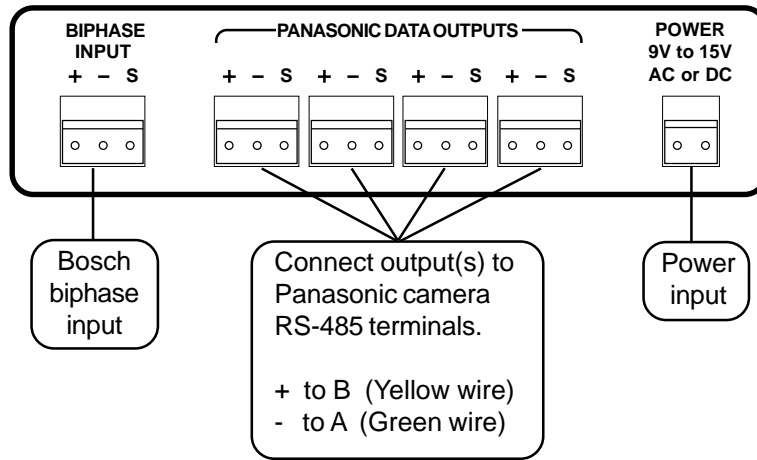

INSTALLATION

REAR PANEL