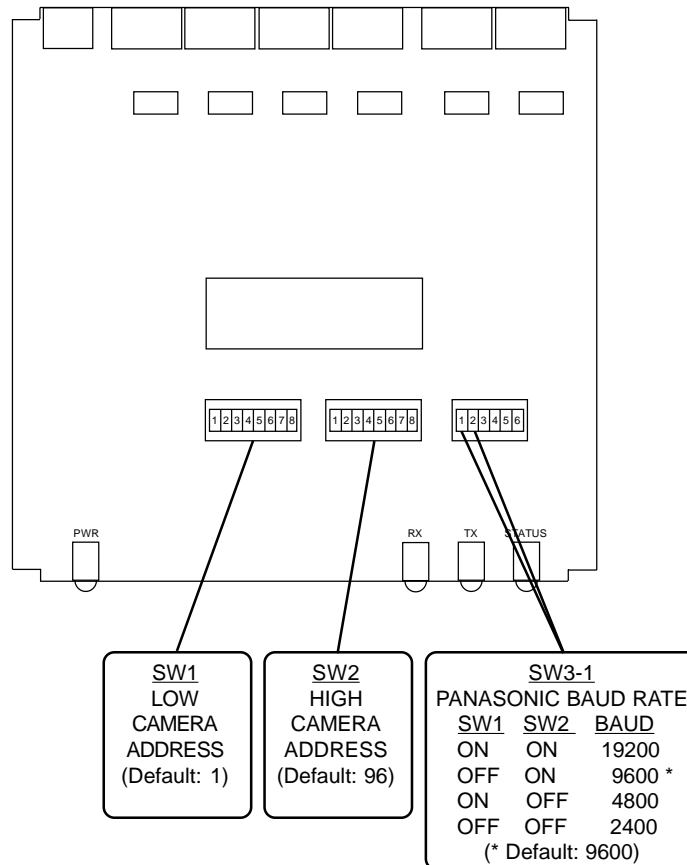

Input and response are Sensormatic RS-422 at 4800 baud.

Panasonic RS-485 output is switch-selectable from 2400 to 19.2k baud.
There are four independent outputs.

Input and output connections are made with mating screw terminal connectors. Front panel LEDs indicate power, receive, transmit, and status.

There is an optional 19" rack mount panel (one rack unit high).

SPECIFICATIONS

SIZE:	19"W x 1.75H x 5.45D
WEIGHT:	1.5 lbs.
POWER:	9Volt to 18Volt AC or DC at .75 Watts
INDICATORS:	Front panel LEDs: Power, Rx, Tx, and Status
SENSORMATIC RS-422 INPUT:	(1) 3-pin mating screw terminal connector
SENSORMATIC RS-422 RESPONSE:	(1) 3-pin mating screw terminal connector
PANASONIC RS-485 OUTPUTS:	(4) 3-pin mating screw terminal connectors

To install the case on the rack mount frame, remove the front panel and the plastic bezel. The rack mount frame takes the place of the bezel as shown below.

SETTING THE SWITCHES

To set the configuration switches, remove the back panel, which is secured by two screws. Then slide the cover back to expose the switches. The switches can be changed while the code translator is powered up and the new settings will take effect immediately.

The code translator will send responses and translate code only for the group of camera numbers set by the lowest and highest camera address switches.

The switches should be set to exclude the addresses of any Sensormatic cameras in the system in order to avoid conflict on the response lines.