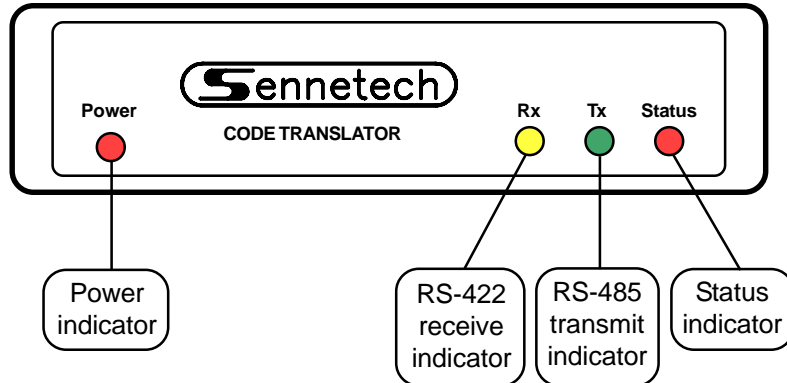

INSTALLATION

FRONT PANEL