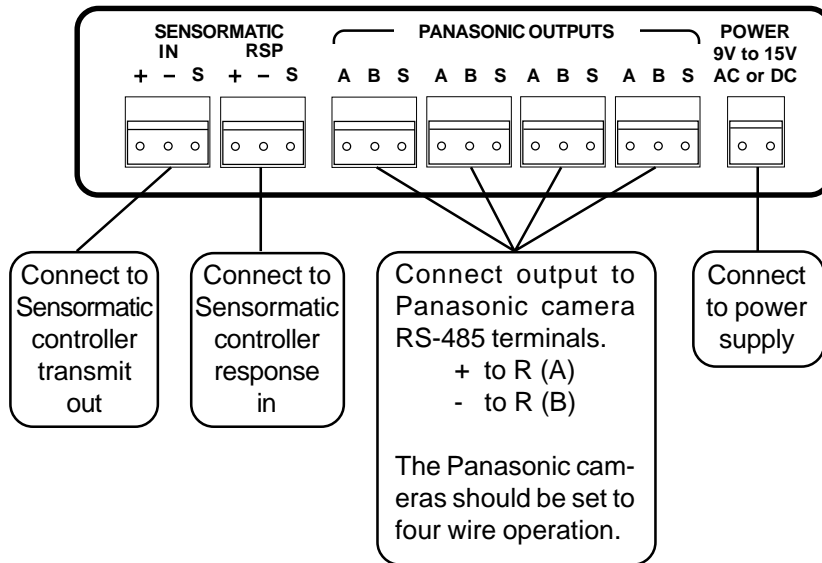

PRODUCT DESCRIPTION

The SCT-1075 is a Sensormatic RS-422 to Panasonic RS-485 camera control code translator designed to permit control of Panasonic cameras from Sensormatic controllers. It receives Sensormatic RS-422 commands and transmits the appropriate commands in Panasonic RS-485 code format.

INSTALLATION

FRONT PANEL

REAR PANEL

The Rx LED will light when there is any data on the input lines.

The Status LED will flash if the input data is not recognized as valid Sensormatic data. If it is on constantly, then the input wires are probably reversed.